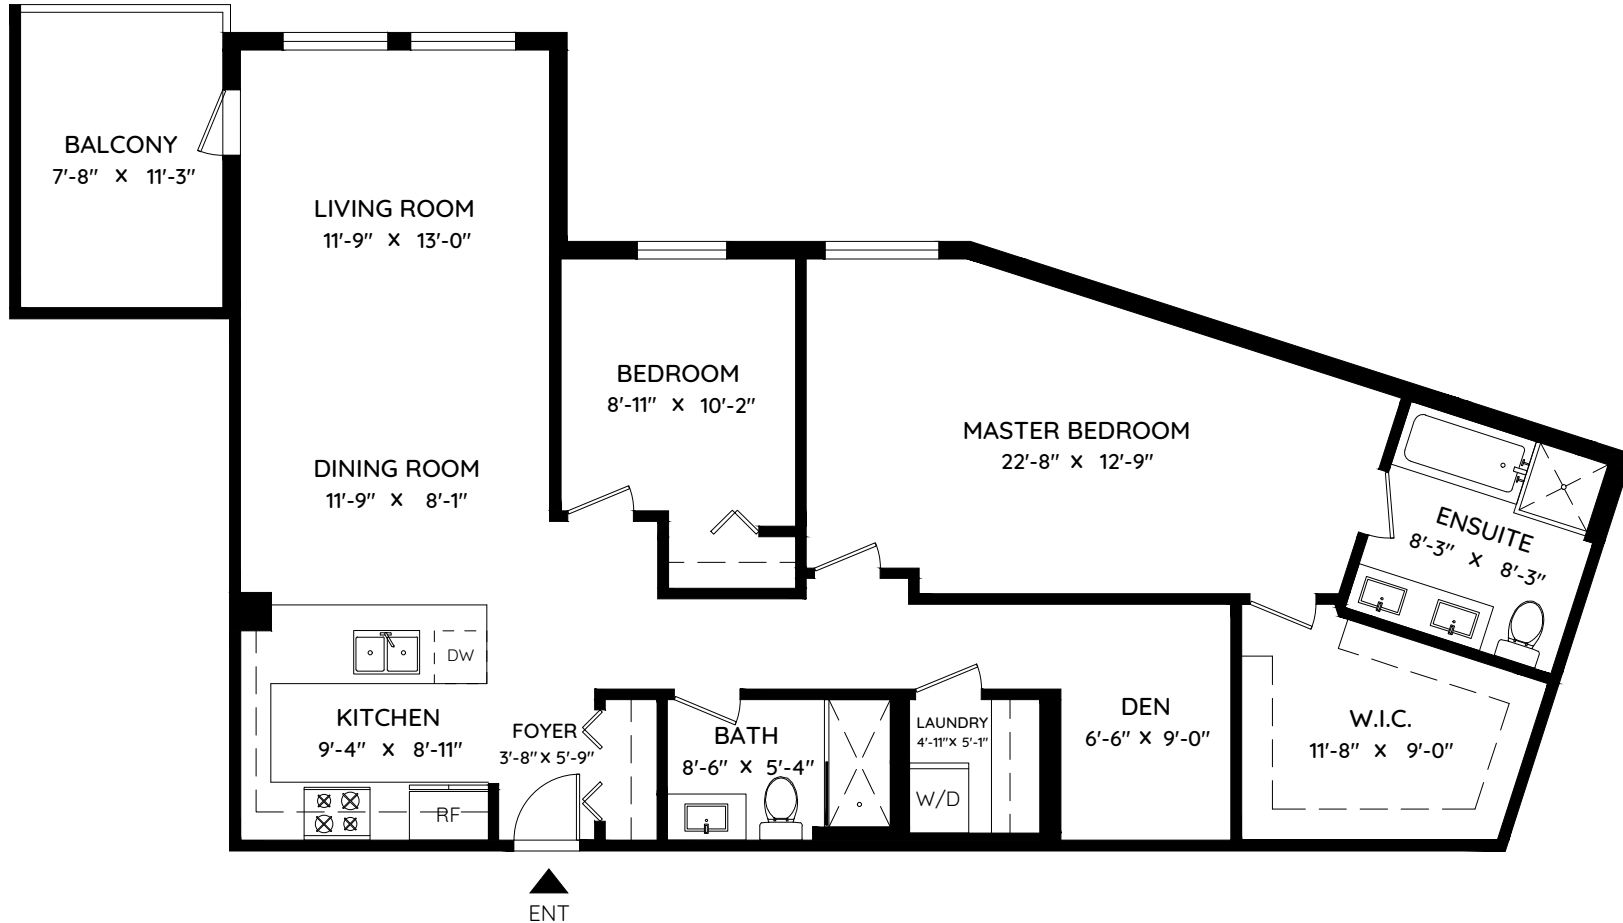

211 - 1151 WINDSOR MEWS

PITT MEADOWS, BC

SHYNE TAGHVAEI

(778) 773-8877

www.thetkgroup.ca

LIVING AREA 1,203 SQ.FT.

BALCONY 88 SQ.FT.

CEILING HEIGHT 8'-10"

0 ft 3 ft 5 ft

The floor plan and the measurements are approximate within +/- 2% and are to be used for advertising usage only. May include unfinished area. Not suitable for architectural or construction. E&O Insured